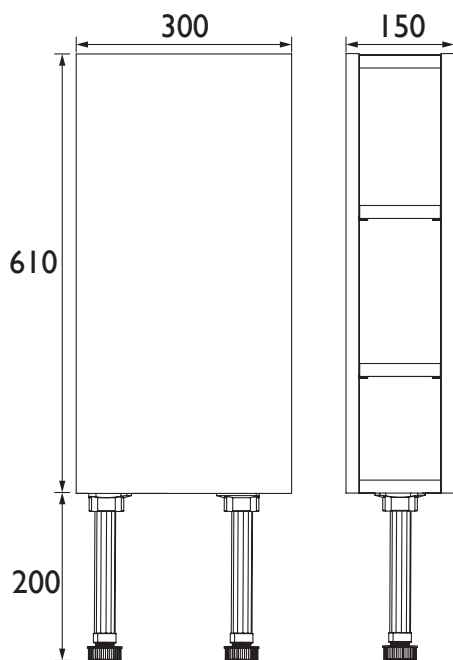

Caversham

Caversham 150mm Open Base Unit Ivory Lace FFIVLOBUI50

Product Features

- UK designed. Manufactured to a high quality
- Easy to clean
- Durable to withstand everyday use in a busy household
- Stylish yet functional storage solution
- Adjustable feet for uneven floors
- Available in 3 colours for bathroom personalisation

Product Specification

Product Construction:
Oak

Product Finish:
Ivory Lace

Product Weight (Kg):
13.02

Packaged Product Weight (Kg):
15.94

Dimensions in (mm)

Revision: D1

Heritage Bathrooms, Birch Coppice Business Park, Dordon, Tamworth B78 1SG