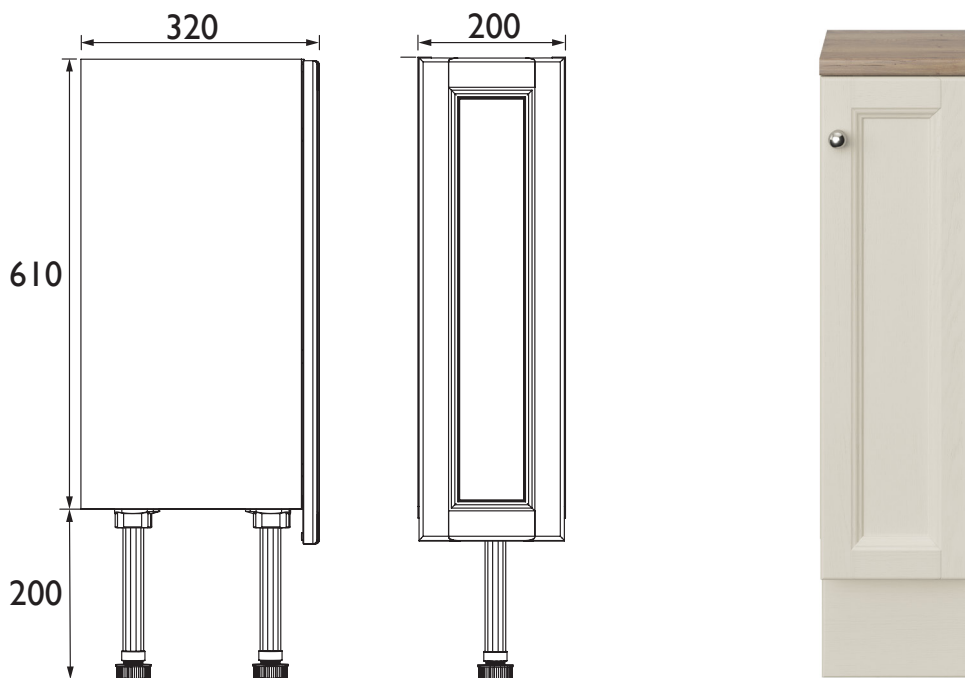

Caversham

Caversham 200mm Base Unit Ivory Lace FFIVLBU200

Product Features

- UK designed. Manufactured to a high quality
- Easy to clean
- Durable to withstand everyday use in a busy household
- Stylish yet functional storage solution
- Adjustable feet for uneven floors
- A choice of over 20 handles to choose from

Product Specification

Product Construction:
Oak

Product Finish:
Ivory Lace

Product Weight (Kg):
14.53

Packaged Product Weight (Kg):
18.27

Dimensions in (mm)

Revision: D1

Heritage Bathrooms, Birch Coppice Business Park, Dordon, Tamworth B78 1SG