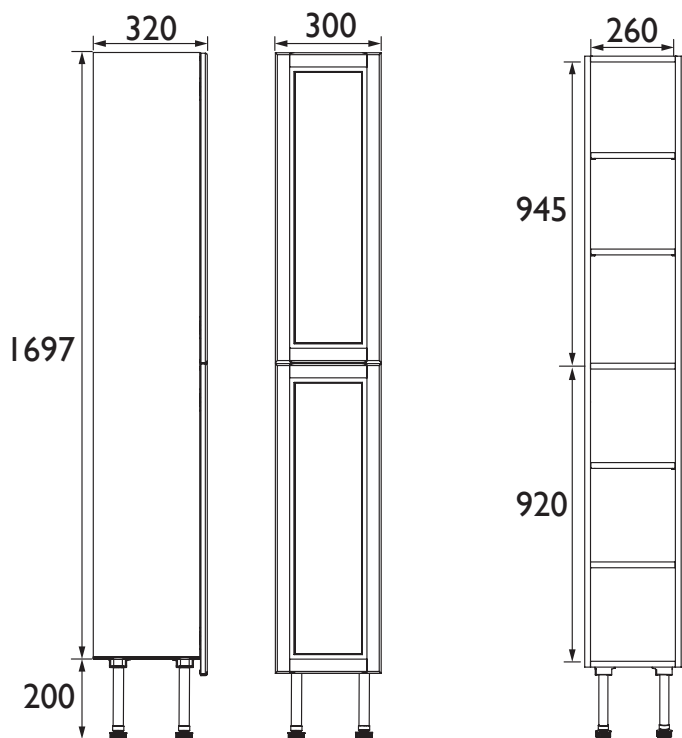

Caversham

Caversham 300mm Floor Tower Unit Ivory Lace

FFIVLFTU300

Product Features

- UK designed. Manufactured to a high quality
- Easy to clean
- Durable to withstand everyday use in a busy household
- Stylish yet functional storage solution
- Adjustable feet for uneven floors
- A choice of over 20 handles to choose from

Product Specification

Product Construction:

Oak

Product Finish:

Ivory Lace

Product Weight (Kg):

37.32

Packaged Product Weight (Kg):

46.56

Dimensions in (mm)

Revision: D1

Heritage Bathrooms, Birch Coppice Business Park, Dordon, Tamworth B78 1SG

Tel: 0844 701 8501 | Fax: 0844 701 8502 | Web: www.heritagebathrooms.com | Email: technical@heritagebathrooms.com

The information contained on this page was correct at date of issue. Fitting dimensions are provided as a guide only. Some variation may occur due to manufacturing tolerances.

Heritage Bathrooms pursues a policy of continuing improvement in design and performance of its products and so reserves the right to change specifications without prior notice