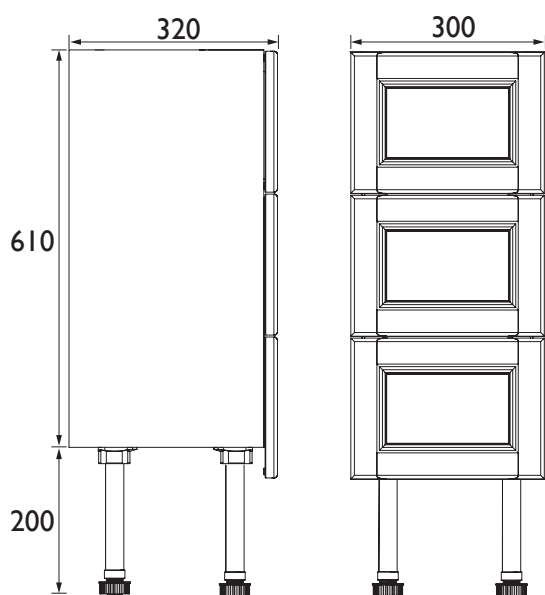

#### Product Specification

**Product Construction:**  
Oak

**Product Finish:**  
Ivory Lace

**Product Weight (Kg):**  
17.08

**Packaged Product Weight (Kg):**  
21.48

#### Dimensions in (mm)

Revision: D1