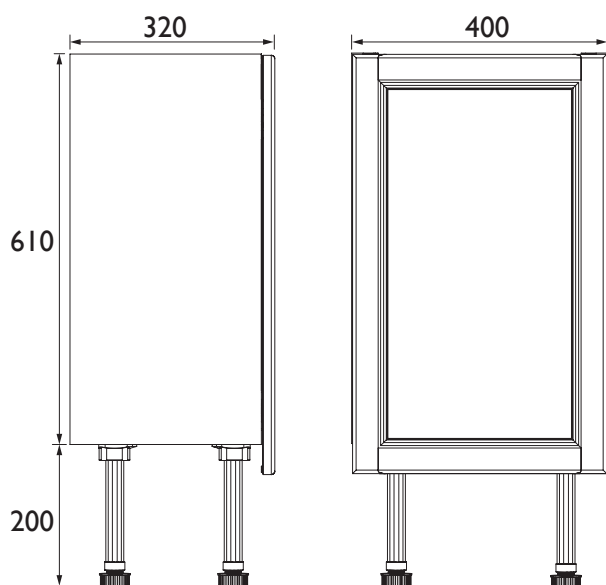

Caversham

Caversham 400mm Base Unit Ivory Lace FFIVLBU400

Product Features

- UK designed. Manufactured to a high quality
- Easy to clean
- Durable to withstand everyday use in a busy household
- Stylish yet functional storage solution
- Adjustable feet for uneven floors
- A choice of over 20 handles to choose from

Product Specification

Product Construction:
Oak

Product Finish:
Ivory Lace

Product Weight (Kg):
19.54

Packaged Product Weight (Kg):
24.57

Dimensions in (mm)

Revision: D1

Heritage Bathrooms, Birch Coppice Business Park, Dordon, Tamworth B78 1SG