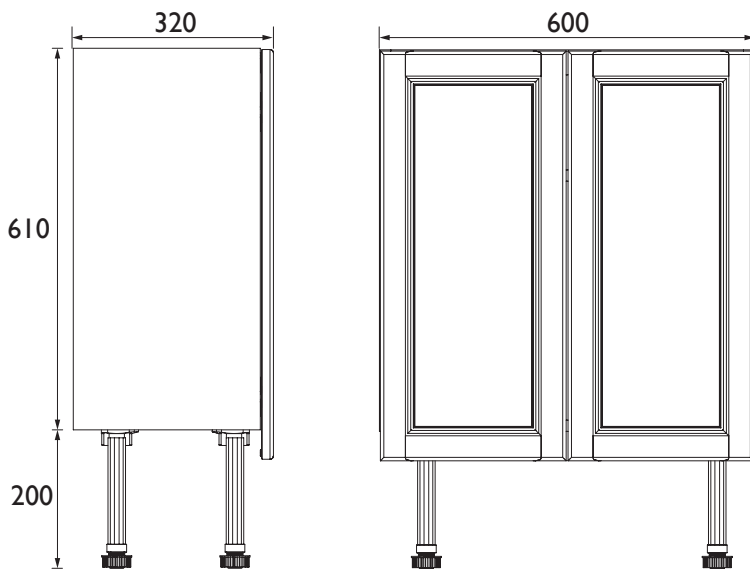

HERITAGE

BATHROOMS

Caversham

Caversham 600mm Base Unit Ivory Lace

FFIVLBU600

Product Features

- UK designed. Manufactured to a high quality
- Easy to clean
- Durable to withstand everyday use in a busy household
- Stylish yet functional storage solution
- Adjustable feet for uneven floors
- A choice of over 20 handles to choose from

Product Specification

Product Construction:
Oak

Product Finish:
Ivory Lace

Product Weight (Kg):
23.44

Packaged Product Weight (Kg):
29.47

Dimensions in (mm)

Revision: D1

Heritage Bathrooms, Birch Coppice Business Park, Dordon, Tamworth B78 1SG