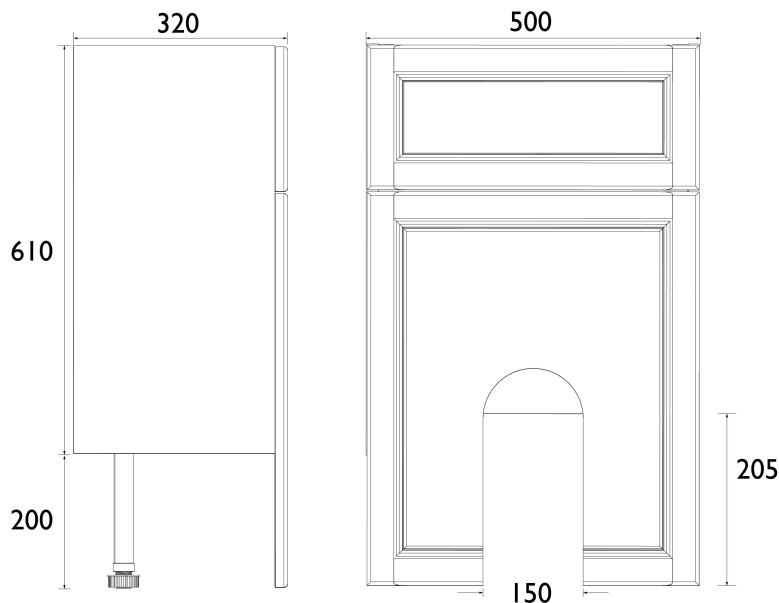

#### Product Specification

**Product Construction:**  
Oak

**Product Finish:**  
Ivory Lace

**Product Weight (Kg):**  
25.29

**Packaged Product Weight (Kg):**  
31.81

#### Dimensions in (mm)

PRODUCT DATA SHEET

Revision: D2

Heritage Bathrooms, Birch Coppice Business Park, Dordon, Tamworth B78 1SG

Tel: 0844 701 8501 | Fax: 0844 701 8502 | Web: [www.heritagebathrooms.com](http://www.heritagebathrooms.com) | Email: [technical@heritagebathrooms.com](mailto:technical@heritagebathrooms.com)