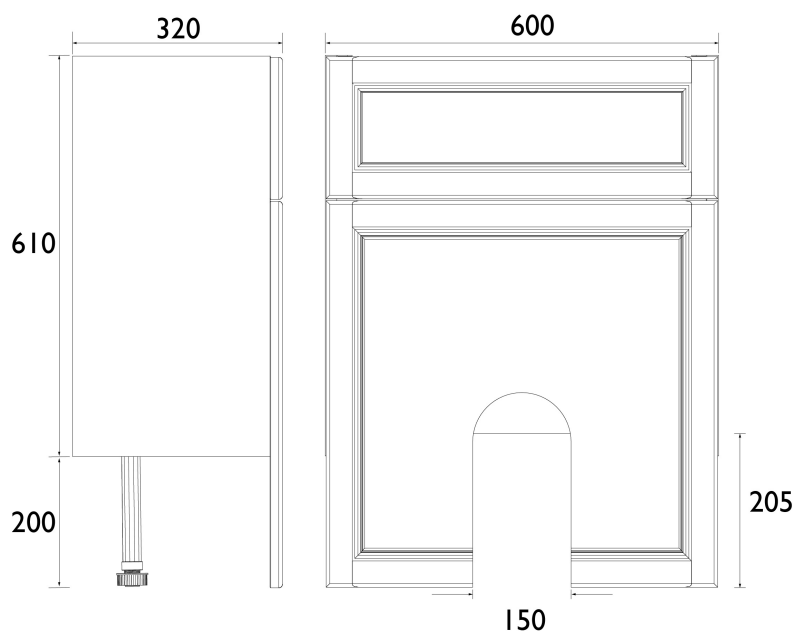

HERITAGE

BATHROOMS

Caversham

Caversham 600mm WC Unit Ivory Lace FFIVLWCU600

Product Features

- UK designed. Manufactured to a high quality
- Easy to clean
- Durable to withstand everyday use in a busy household
- Adjustable feet for uneven floors

Product Specification

Product Construction:
Oak

Product Finish:
Ivory Lace

Product Weight (Kg):
28.17

Packaged Product Weight (Kg):
35.42

Dimensions in (mm)

PRODUCT DATA SHEET

Revision: D2