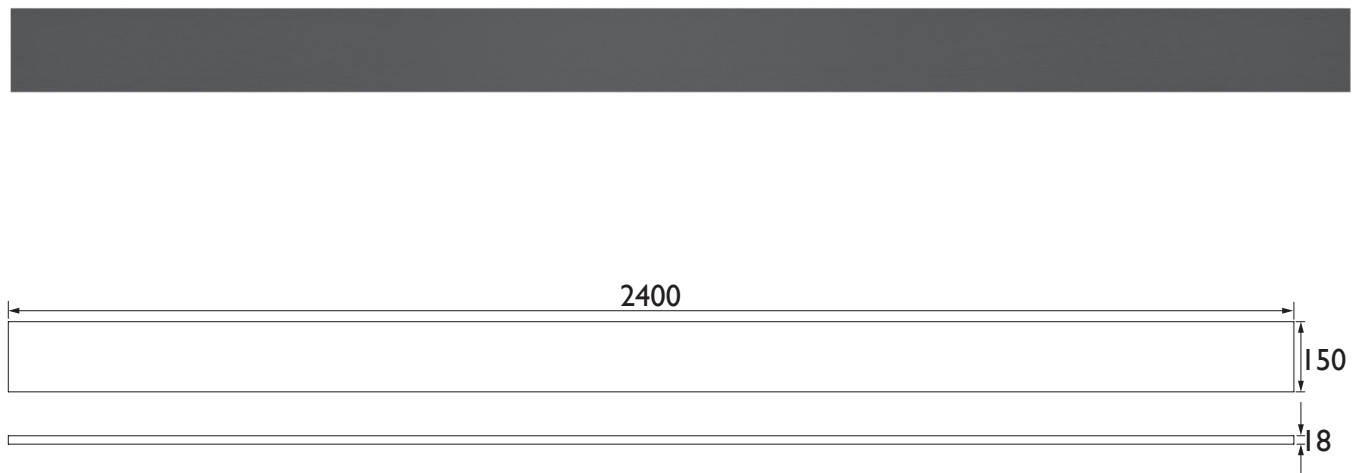

Product Specification

Product Construction:
MDF Oak Vaneer

Product Finish:
Graphite

Product Weight (Kg):
12.67

Packaged Product Weight (Kg):
15.94

Dimensions in (mm)

PRODUCT DATA SHEET

Revision: D1