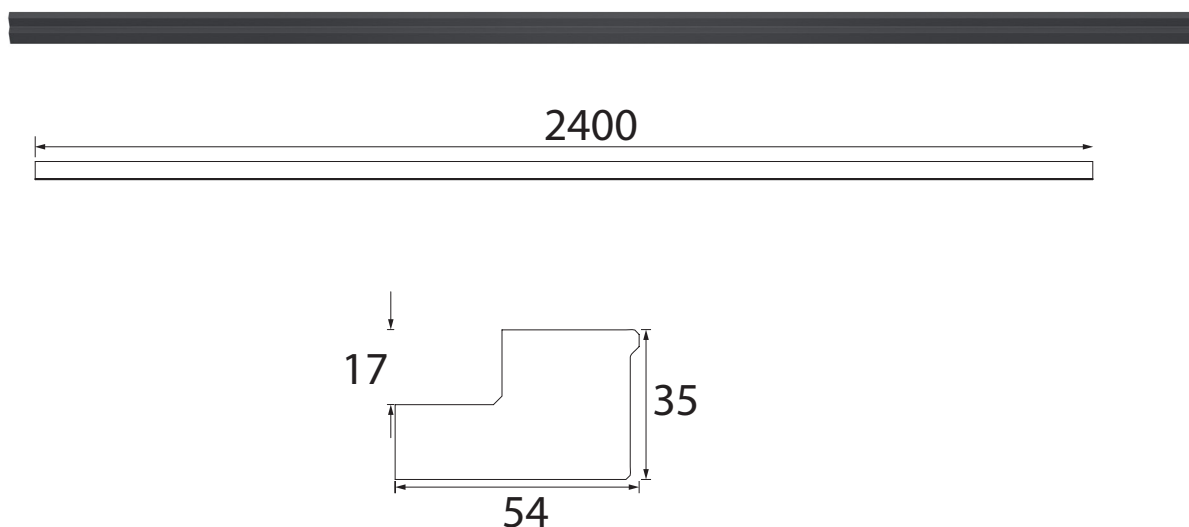

Caversham

Caversham 2400mm Cornice Graphite

FFGRACOR

Product Features

- UK designed. Manufactured to a high quality
- Easy to clean
- Durable to withstand everyday use in a busy household
- Available in 3 colours for bathroom personalisation

Product Specification

Product Construction:

Oak

Product Finish:

Graphite

Product Weight (Kg):

5.22

Packaged Product Weight (Kg):

6.57

Dimensions in (mm)

Revision: D1

Heritage Bathrooms, Birch Coppice Business Park, Dordon, Tamworth B78 1SG

Tel: 0844 701 8501 | Fax: 0844 701 8502 | Web: www.heritagebathrooms.com | Email: technical@heritagebathrooms.com

The information contained on this page was correct at date of issue. Fitting dimensions are provided as a guide only. Some variation may occur due to manufacturing tolerances.

Heritage Bathrooms pursues a policy of continuing improvement in design and performance of its products and so reserves the right to change specifications without prior notice