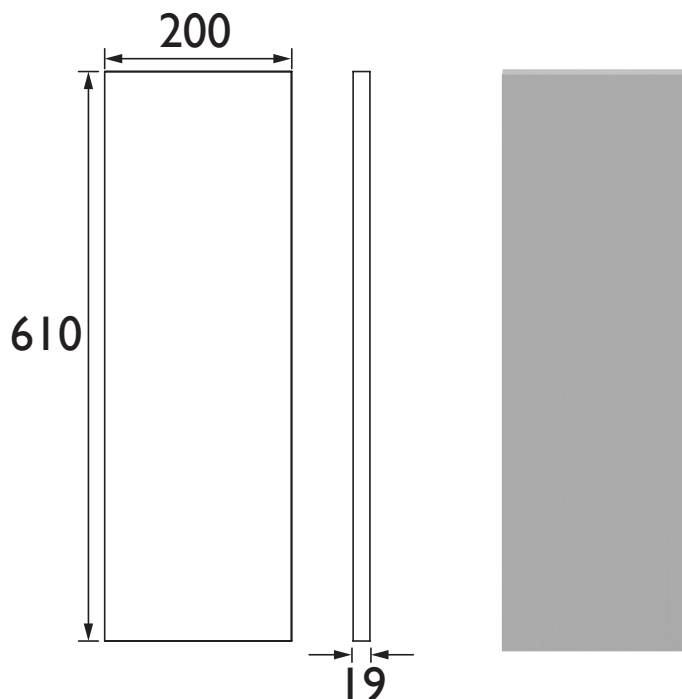

Caversham

Caversham 610 x 200mm Base Filler Panel Dove Grey

FFDGRBFP

Product Features

- UK designed. Manufactured to a high quality
- Easy to clean
- Durable to withstand everyday use in a busy household
- Available in 3 colours for bathroom personalisation

Product Specification

Product Construction:

Oak

Product Finish:

Dove Grey

Product Weight (Kg):

4.04

Packaged Product Weight (Kg):

5.14

Dimensions in (mm)

Revision: D2

Heritage Bathrooms, Birch Coppice Business Park, Dordon, Tamworth B78 1SG

Tel: 03300 268503 | Web: www.heritagebathrooms.com | Email: enquire@heritagebathrooms.com

The information contained on this page was correct at date of issue. Fitting dimensions are provided as a guide only. Some variation may occur due to manufacturing tolerances. Heritage Bathrooms pursues a policy of continuing improvement in design and performance of its products and so reserves the right to change specifications without prior notice.