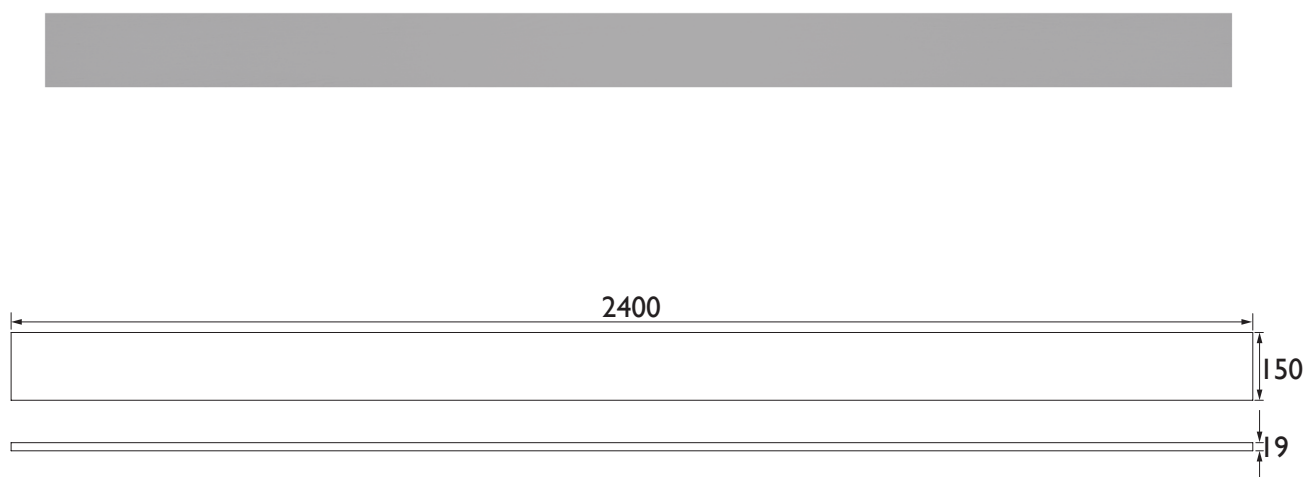

Caversham

Caversham 2400 x 175mm Bridge Dove Grey

FFDGRBRI

Product Features

- UK designed. Manufactured to a high quality
- Easy to clean
- Durable to withstand everyday use in a busy household
- Available in 3 colours for bathroom personalisation

Product Specification

Product Construction:
MDF Oak Vaneer

Product Finish:
Dove Grey

Product Weight (Kg):
12.67

Packaged Product Weight (Kg):
15.94

Dimensions in (mm)

Revision: D1

Heritage Bathrooms, Birch Coppice Business Park, Dordon, Tamworth B78 1SG