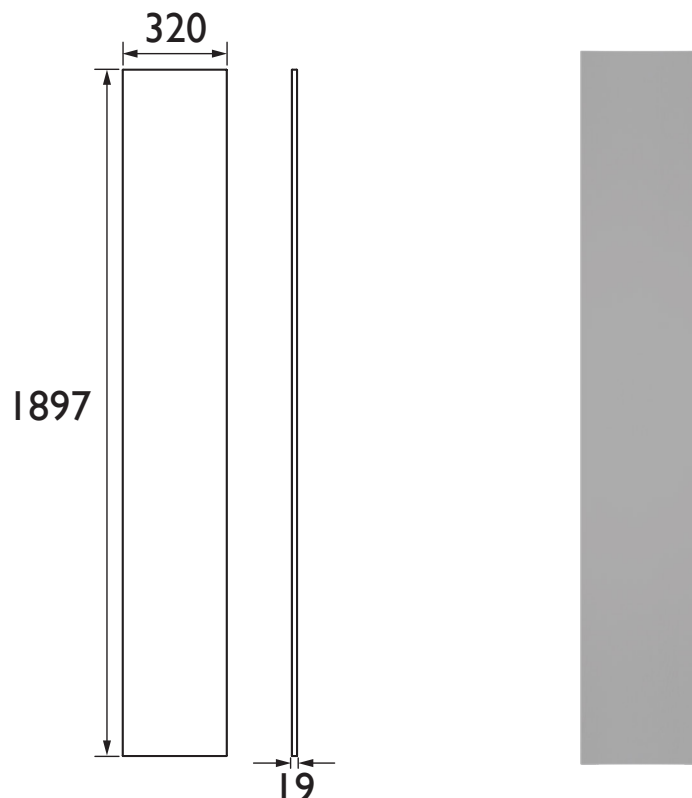

Caversham

Caversham 320 x 2100mm Tall Unit Gable Dove Grey

FFDGRTGAB

Product Features

- UK designed. Manufactured to a high quality
- Easy to clean
- Durable to withstand everyday use in a busy household
- Available in 3 colours for bathroom personalisation

Product Specification

Product Construction:

Oak

Product Finish:

Dove Grey

Product Weight (Kg):

17.72

Packaged Product Weight (Kg):

22.19

Dimensions in (mm)

Revision: D1

Heritage Bathrooms, Birch Coppice Business Park, Dordon, Tamworth B78 1SG

Tel: 0844 701 8501 | Fax: 0844 701 8502 | Web: www.heritagebathrooms.com | Email: technical@heritagebathrooms.com

The information contained on this page was correct at date of issue. Fitting dimensions are provided as a guide only. Some variation may occur due to manufacturing tolerances.

Heritage Bathrooms pursues a policy of continuing improvement in design and performance of its products and so reserves the right to change specifications without prior notice