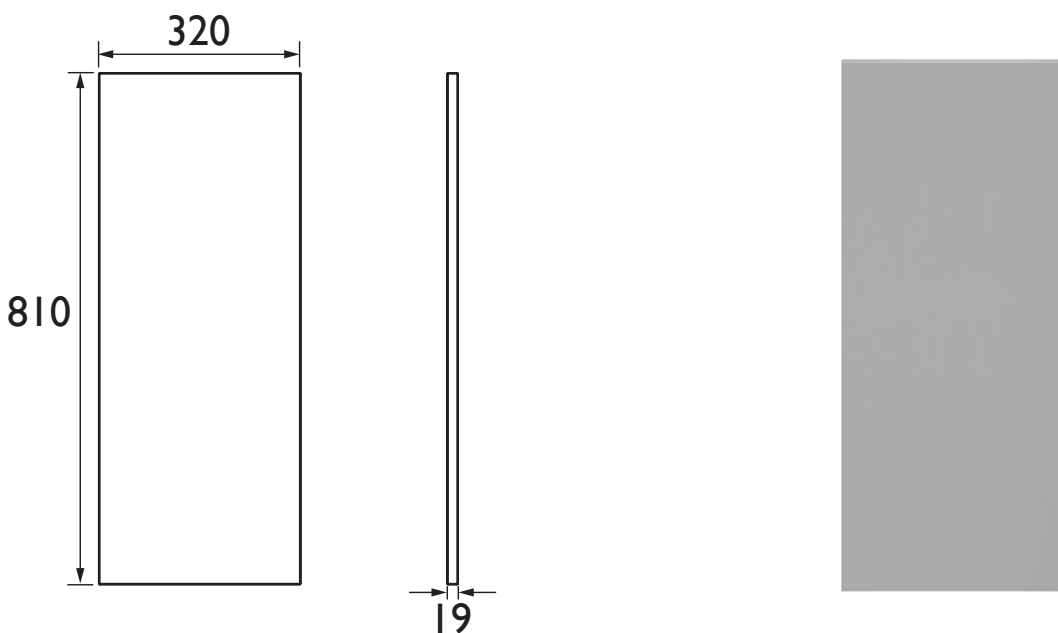

Caversham

Caversham 320 x 810mm Base Gable Dove Grey

FFDGRBGAB

Product Features

- UK designed. Manufactured to a high quality
- Easy to clean
- Durable to withstand everyday use in a busy household
- Available in 3 colours for bathroom personalisation

Product Specification

Product Construction:

Oak

Product Finish:

Dove Grey

Product Weight (Kg):

7.39

Packaged Product Weight (Kg):

9.3

Dimensions in (mm)

Revision: D1

Heritage Bathrooms, Birch Coppice Business Park, Dordon, Tamworth B78 1SG

Tel: 0844 701 8501 | Fax: 0844 701 8502 | Web: www.heritagebathrooms.com | Email: technical@heritagebathrooms.com

The information contained on this page was correct at date of issue. Fitting dimensions are provided as a guide only. Some variation may occur due to manufacturing tolerances. Heritage Bathrooms pursues a policy of continuing improvement in design and performance of its products and so reserves the right to change specifications without prior notice.