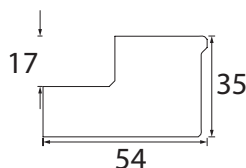

Caversham

Caversham 2400mm Cornice Dove Grey

FFDGRCOR

Product Features

- UK designed. Manufactured to a high quality
- Easy to clean
- Durable to withstand everyday use in a busy household
- Available in 3 colours for bathroom personalisation

Product Specification

Product Construction:

Oak

Product Finish:

Dove Grey

Product Weight (Kg):

5.22

Packaged Product Weight (Kg):

6.57

Dimensions in (mm)

Revision: D1

Heritage Bathrooms, Birch Coppice Business Park, Dordon, Tamworth B78 1SG

Tel: 0844 701 8501 | Fax: 0844 701 8502 | Web: www.heritagebathrooms.com | Email: technical@heritagebathrooms.com

The information contained on this page was correct at date of issue. Fitting dimensions are provided as a guide only. Some variation may occur due to manufacturing tolerances. Heritage Bathrooms pursues a policy of continuing improvement in design and performance of its products and so reserves the right to change specifications without prior notice.