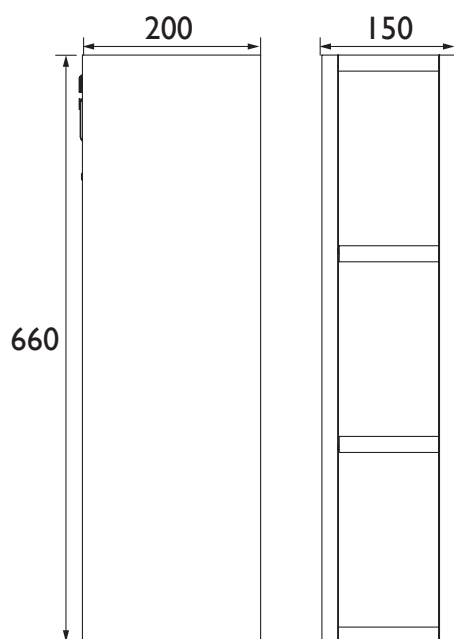

Caversham

Caversham 150mm Open Wall Unit Dove Grey

FFDGROWU150

Product Features

- UK designed. Manufactured to a high quality
- Easy to clean
- Durable to withstand everyday use in a busy household
- Stylish yet functional storage solution
- Available in 3 colours for bathroom personalisation

Product Specification

Product Construction:

Oak

Product Finish:

Dove Grey

Product Weight (Kg):

9.11

Packaged Product Weight (Kg):

11.09

Dimensions in (mm)

Revision: D1

Heritage Bathrooms, Birch Coppice Business Park, Dordon, Tamworth B78 1SG

Tel: 0844 701 8501 | Fax: 0844 701 8502 | Web: www.heritagebathrooms.com | Email: technical@heritagebathrooms.com

The information contained on this page was correct at date of issue. Fitting dimensions are provided as a guide only. Some variation may occur due to manufacturing tolerances.

Heritage Bathrooms pursues a policy of continuing improvement in design and performance of its products and so reserves the right to change specifications without prior notice