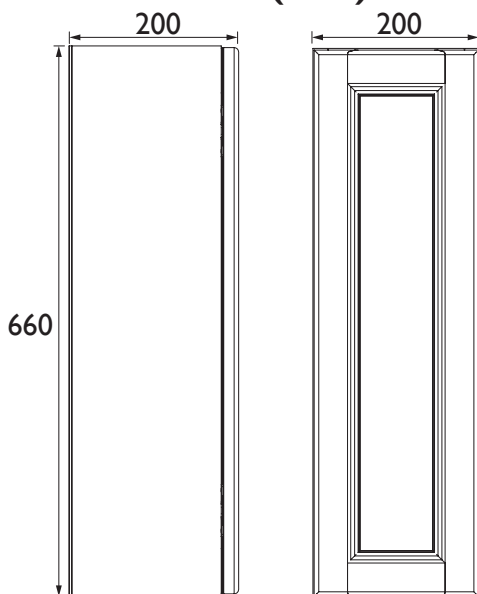

HERITAGE

BATHROOMS

Caversham

Caversham 200mm Wall unit Dove Grey

FFDGRWU200

Product Features

- UK designed. Manufactured to a high quality
- Easy to clean
- Durable to withstand everyday use in a busy household
- Stylish yet functional storage solution
- A choice of over 20 handles to choose from

Product Specification

Product Construction:

Oak

Product Finish:

Dove Grey

Product Weight (Kg):

10.19

Packaged Product Weight (Kg):

12.81

Dimensions in (mm)

Revision: D1