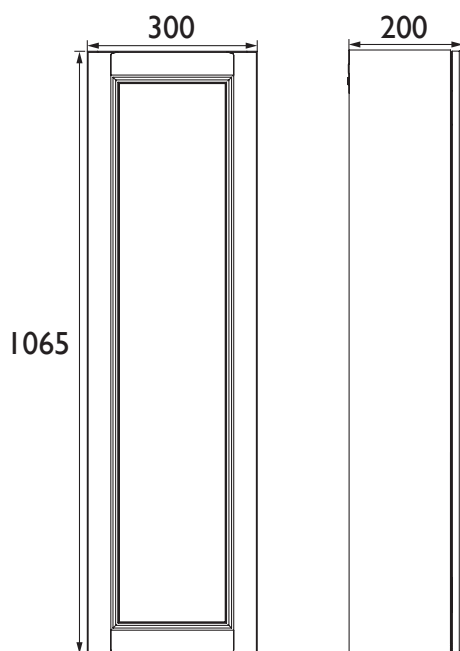

Product Specification

Product Construction:

Oak

Product Finish:

Dove Grey

Product Weight (Kg):

17.92

Packaged Product Weight (Kg):

22.54

Dimensions in (mm)

Revision: D1

Heritage Bathrooms, Birch Coppice Business Park, Dordon, Tamworth B78 1SG

Tel: 0844 701 8501 | Fax: 0844 701 8502 | Web: www.heritagebathrooms.com | Email: technical@heritagebathrooms.com