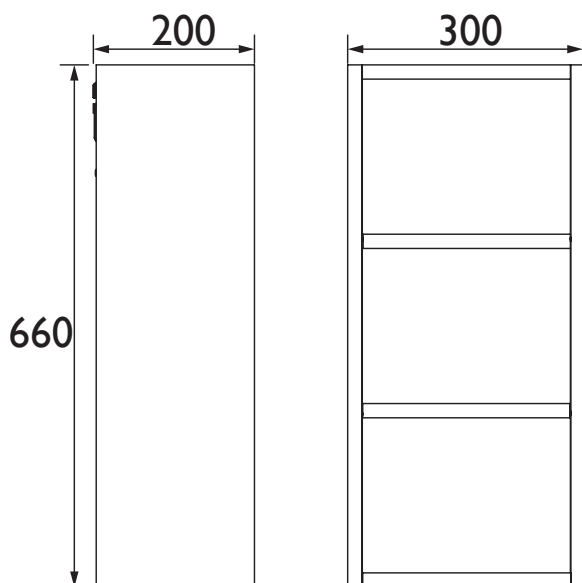

Caversham

Caversham 300mm Open Wall Unit Dove Grey

FFDGROWU300

Product Features

- UK designed. Manufactured to a high quality
- Easy to clean
- Durable to withstand everyday use in a busy household
- Stylish yet functional storage solution
- Available in 3 colours for bathroom personalisation

Product Specification

Product Construction:

Oak

Product Finish:

Dove Grey

Product Weight (Kg):

12.44

Packaged Product Weight (Kg):

15.06

Dimensions in (mm)

Revision: D1

Heritage Bathrooms, Birch Coppice Business Park, Dordon, Tamworth B78 1SG

Tel: 0844 701 8501 | Fax: 0844 701 8502 | Web: www.heritagebathrooms.com | Email: technical@heritagebathrooms.com

The information contained on this page was correct at date of issue. Fitting dimensions are provided as a guide only. Some variation may occur due to manufacturing tolerances. Heritage Bathrooms pursues a policy of continuing improvement in design and performance of its products and so reserves the right to change specifications without prior notice.