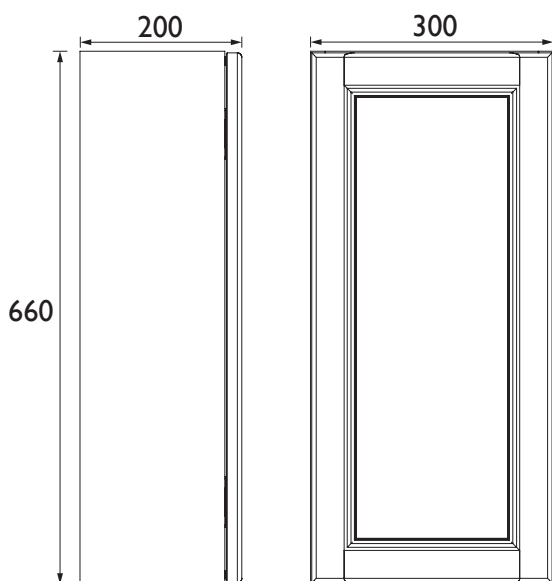

HERITAGE

BATHROOMS

Caversham

Caversham 300mm Wall Unit Dove Grey

FFDGRWU300

Product Features

- UK designed. Manufactured to a high quality
- Easy to clean
- Durable to withstand everyday use in a busy household
- Stylish yet functional storage solution
- A choice of over 20 handles to choose from

Product Specification

Product Construction:

Oak

Product Finish:

Dove Grey

Product Weight (Kg):

6.12

Packaged Product Weight (Kg):

7.7

Dimensions in (mm)

Revision: D1

Heritage Bathrooms, Birch Coppice Business Park, Dordon, Tamworth B78 1SG

Tel: 0844 701 8501 | Fax: 0844 701 8502 | Web: www.heritagebathrooms.com | Email: technical@heritagebathrooms.com