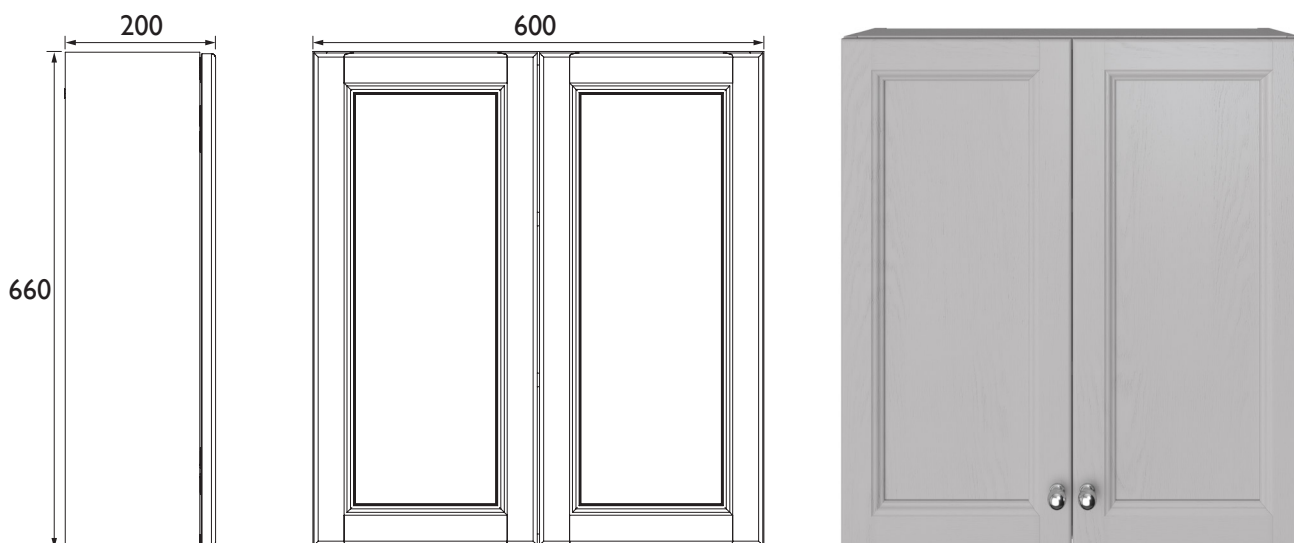

HERITAGE

BATHROOMS

Caversham

Caversham 600mm Wall Unit Dove Grey

FFDGRWU600

Product Features

- UK designed. Manufactured to a high quality
- Easy to clean
- Durable to withstand everyday use in a busy household
- Stylish yet functional storage solution
- A choice of over 20 handles to choose from

Product Specification

Product Construction:

Oak

Product Finish:

Dove Grey

Product Weight (Kg):

19.11

Packaged Product Weight (Kg):

24.03

Dimensions in (mm)

Revision: D1

Heritage Bathrooms, Birch Coppice Business Park, Dordon, Tamworth B78 1SG

Tel: 0844 701 8501 | Fax: 0844 701 8502 | Web: www.heritagebathrooms.com | Email: technical@heritagebathrooms.com

The information contained on this page was correct at date of issue. Fitting dimensions are provided as a guide only. Some variation may occur due to manufacturing tolerances.

Heritage Bathrooms pursues a policy of continuing improvement in design and performance of its products and so reserves the right to change specifications without prior notice

PRODUCT DATA SHEET

5
YEAR
GUARANTEE