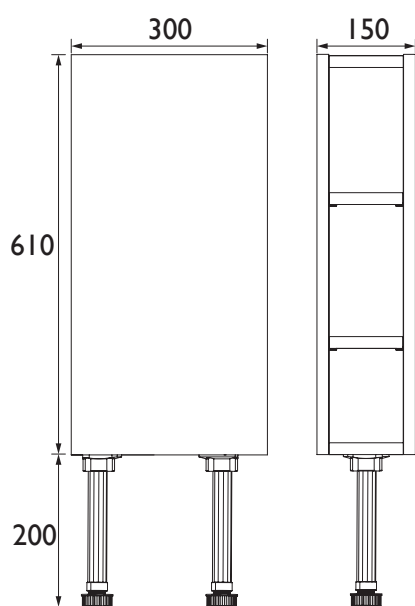

#### Product Specification

**Product Construction:**  
Oak

**Product Finish:**  
Dove Grey

**Product Weight (Kg):**  
13.02

**Packaged Product Weight (Kg):**  
15.95

#### Dimensions in (mm)

Revision: D1

PRODUCT DATA SHEET

Heritage Bathrooms, Birch Coppice Business Park, Dordon, Tamworth B78 1SG

Tel: 0844 701 8501 | Fax: 0844 701 8502 | Web: [www.heritagebathrooms.com](http://www.heritagebathrooms.com) | Email: [technical@heritagebathrooms.com](mailto:technical@heritagebathrooms.com)