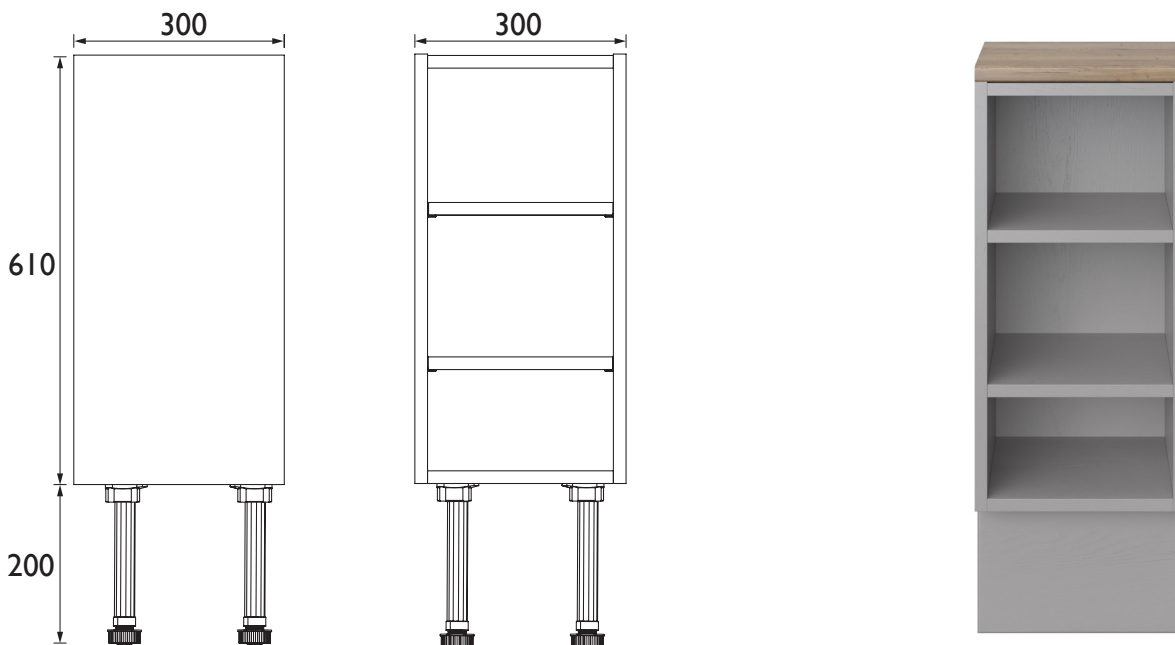

Caversham

Caversham 300mm Open Base Unit Dove Grey

FFDGROBU300

Product Features

- UK designed. Manufactured to a high quality
- Easy to clean
- Durable to withstand everyday use in a busy household
- Stylish yet functional storage solution
- Adjustable feet for uneven floors
- Available in 3 colours for bathroom personalisation

Product Specification

Product Construction:
Oak

Product Finish:
Dove Grey

Product Weight (Kg):
10.1

Packaged Product Weight (Kg):
12.69

Dimensions in (mm)

Revision: D1

Heritage Bathrooms, Birch Coppice Business Park, Dordon, Tamworth B78 1SG