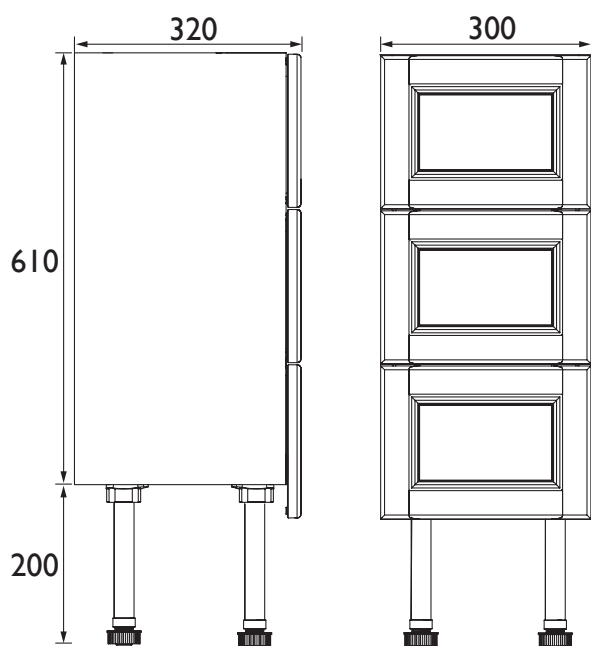

Product Specification

Product Construction:
Oak

Product Finish:
Dove Grey

Product Weight (Kg):
17.08

Packaged Product Weight (Kg):
21.48

Dimensions in (mm)

Revision: D1

Heritage Bathrooms, Birch Coppice Business Park, Dordon, Tamworth B78 1SG