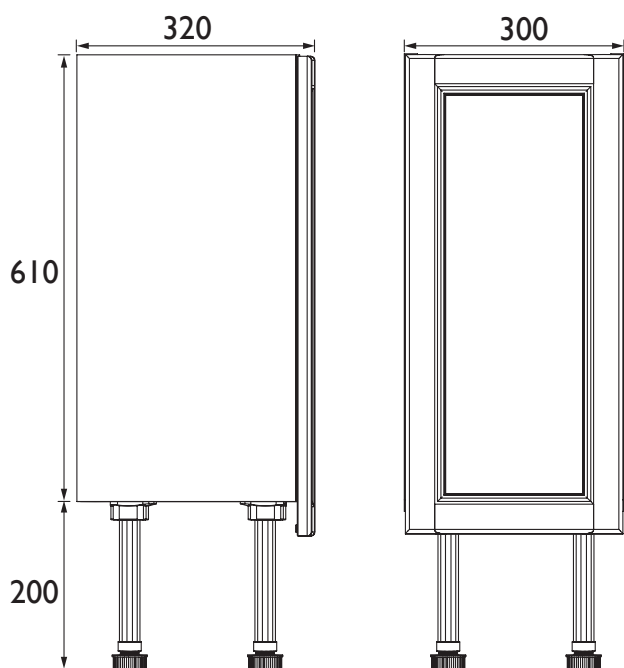

HERITAGE

BATHROOMS

Caversham

Caversham 300mm Base Unit Dove Grey FFDGRBU300

Product Features

- UK designed. Manufactured to a high quality
- Easy to clean
- Durable to withstand everyday use in a busy household
- Stylish yet functional storage solution
- Adjustable feet for uneven floors
- A choice of over 20 handles to choose from

Product Specification

Product Construction:
Oak

Product Finish:
Dove Grey

Product Weight (Kg):
17.03

Packaged Product Weight (Kg):
21.42

Dimensions in (mm)

Revision: D1

Heritage Bathrooms, Birch Coppice Business Park, Dordon, Tamworth B78 1SG