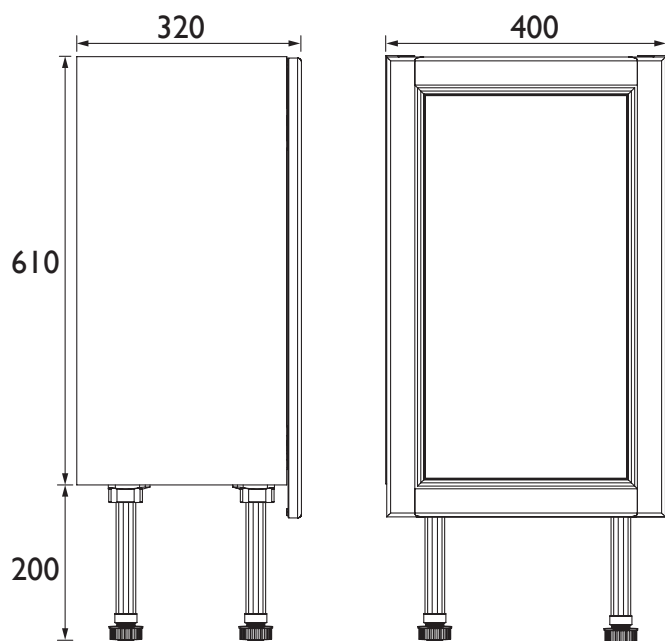

HERITAGE

BATHROOMS

Caversham

Caversham 400mm Base Unit Dove Grey FFDGRBU400

Product Features

- UK designed. Manufactured to a high quality
- Easy to clean
- Durable to withstand everyday use in a busy household
- Stylish yet functional storage solution
- Adjustable feet for uneven floors
- A choice of over 20 handles to choose from

Product Specification

Product Construction:
Oak

Product Finish:
Dove Grey

Product Weight (Kg):
19.54

Packaged Product Weight (Kg):
24.57

Dimensions in (mm)

Revision: D1

Heritage Bathrooms, Birch Coppice Business Park, Dordon, Tamworth B78 1SG