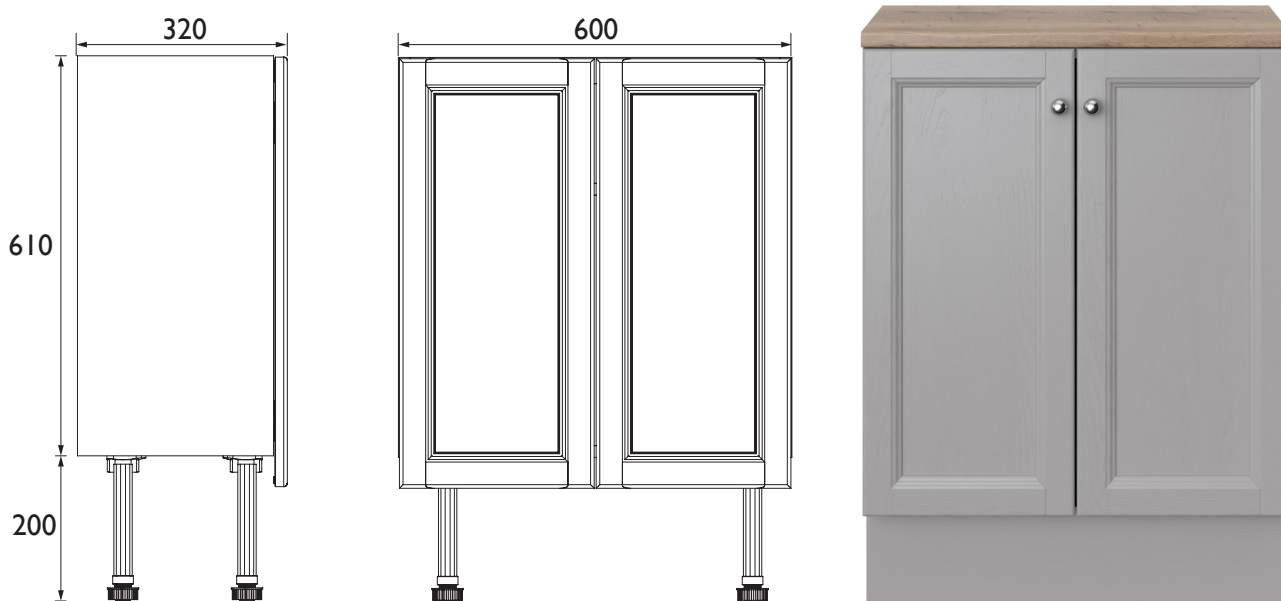

HERITAGE

BATHROOMS

Caversham

Caversham 600mm Base Unit Dove Grey FFDGRBU600

Product Features

- UK designed. Manufactured to a high quality
- Easy to clean
- Durable to withstand everyday use in a busy household
- Stylish yet functional storage solution
- Adjustable feet for uneven floors
- A choice of over 20 handles to choose from

Product Specification

Product Construction:
Oak

Product Finish:
Dove Grey

Product Weight (Kg):
23.44

Packaged Product Weight (Kg):
29.47

Dimensions in (mm)

Revision: D1

Heritage Bathrooms, Birch Coppice Business Park, Dordon, Tamworth B78 1SG

Tel: 0844 701 8501 | Fax: 0844 701 8502 | Web: www.heritagebathrooms.com | Email: technical@heritagebathrooms.com

The information contained on this page was correct at date of issue. Fitting dimensions are provided as a guide only. Some variation may occur due to manufacturing tolerances. Heritage Bathrooms pursues a policy of continuing improvement in design and performance of its products and so reserves the right to change specifications without prior notice.

PRODUCT DATA SHEET

5
YEAR
GUARANTEE