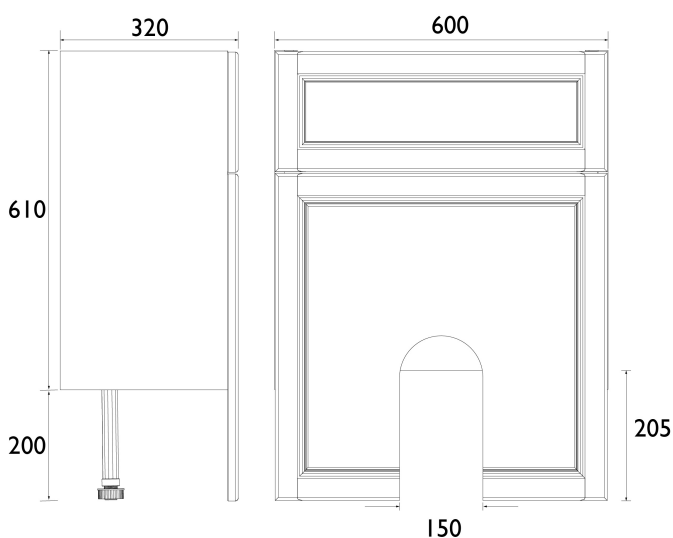

HERITAGE

BATHROOMS

Caversham

Caversham 600mm WC Unit Dove Grey

FFDGRWCU600

Product Features

- UK designed. Manufactured to a high quality
- Easy to clean
- Durable to withstand everyday use in a busy household
- Adjustable feet for uneven floors

Product Specification

Product Construction:

Oak

Product Finish:

Dove Grey

Product Weight (Kg):

28.17

Packaged Product Weight (Kg):

35.42

Dimensions in (mm)

Revision: D2

Heritage Bathrooms, Birch Coppice Business Park, Dordon, Tamworth B78 1SG

Tel: 0844 701 8501 | Fax: 0844 701 8502 | Web: www.heritagebathrooms.com | Email: technical@heritagebathrooms.com

The information contained on this page was correct at date of issue. Fitting dimensions are provided as a guide only. Some variation may occur due to manufacturing tolerances. Heritage Bathrooms pursues a policy of continuing improvement in design and performance of its products and so reserves the right to change specifications without prior notice.

PRODUCT DATA SHEET

5
YEAR
GUARANTEE