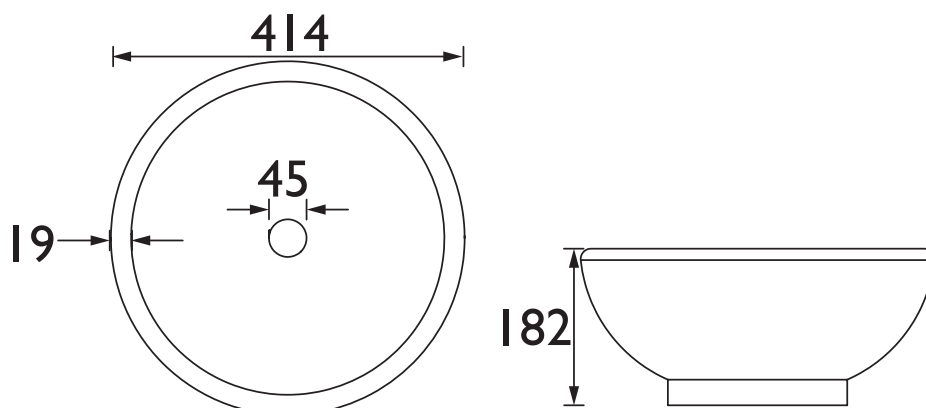

Chiswick

Chiswick Vessel Bowl 0TH PCHW14

Product Features

- The circular vessel bowl basin offers an elegant and stylish feature to the bathroom.
- The vessel bowl basin is constructed from ceramic, with a white gloss finish.
- Designed to be mounted on to wall-hung vanity units.
- The basin features a built-in circular overflow.

Product Specification

Product Construction:
Viterous China

Number of Tap Holes:
0

Product Weight (Kg):
9.45

Packaged Product Weight (Kg):
10.2

Dimensions in (mm)

Revision: D2

Heritage Bathrooms, Birch Coppice Business Park, Dordon, Tamworth B78 1SG