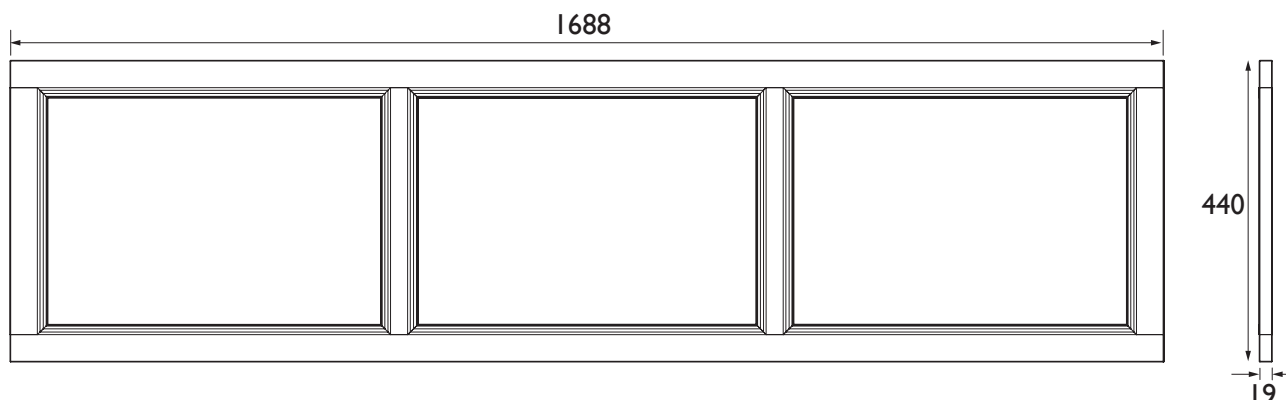

Caversham

Caversham 1700mm Bath Panel Ivory Lace IVL00

Product Features

- UK Designed. Manufactured to a high quality
- Easy to clean
- Durable to withstand everyday use in a busy household
- Solid wood showing the grain
- Designed to be used in conjunction with Caversham Furniture
- Matching toilet seats available to complete the look
- Supplied with a plinth to accommodate varying heights and installations

Product Specification

Product Construction:
Oak

Product Finish:
Ivory Lace

Product Weight (Kg):
25.38

Packaged Product Weight (Kg):
30.74

Dimensions in (mm)

Revision: D1

Heritage Bathrooms, Birch Coppice Business Park, Dordon, Tamworth B78 1SG