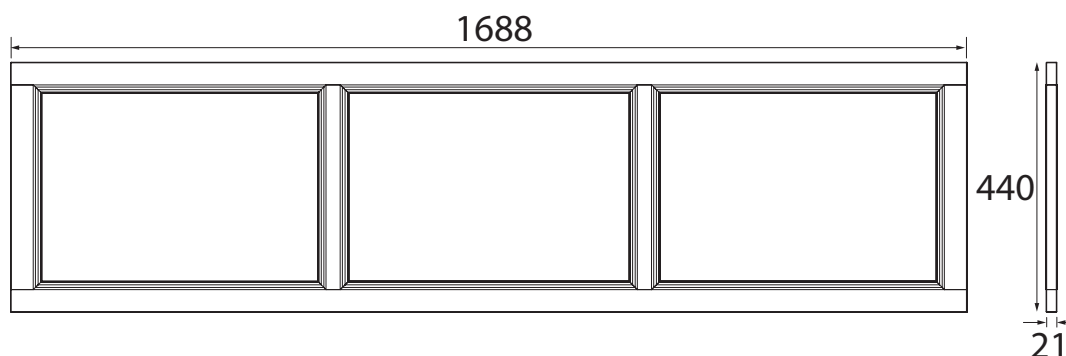

Caversham

Caversham 1700mm Bath Panel Oyster

OYS00

Product Features

- UK Designed & Manufactured
- Easy to clean
- Durable to withstand everyday use in a busy household
- Solid wood showing the grain
- Designed to be used in conjunction with Caversham Furniture
- Matching toilet seats available to complete the look
- Supplied with a plinth to accommodate varying heights and installations

Product Specification

Product Construction:
Oak

Product Finish:
Oyster

Product Weight (Kg):
25.38

Packaged Product Weight (Kg):
30.74

Dimensions

Height: 440mm
Width: 1688mm
Depth: 21mm

Guarantee

5

Revision: D1

Heritage Bathrooms, Birch Coppice Business Park, Dordon, Tamworth B78 1SG

Tel: 0844 701 8501 | Fax: 0844 701 8502 | Web: www.heritagebathrooms.com | Email: technical@heritagebathrooms.com

The information contained on this page was correct at date of issue. Fitting dimensions are provided as a guide only. Some variation may occur due to manufacturing tolerances. Heritage Bathrooms pursues a policy of continuing improvement in design and performance of its products and so reserves the right to change specifications without prior notice.