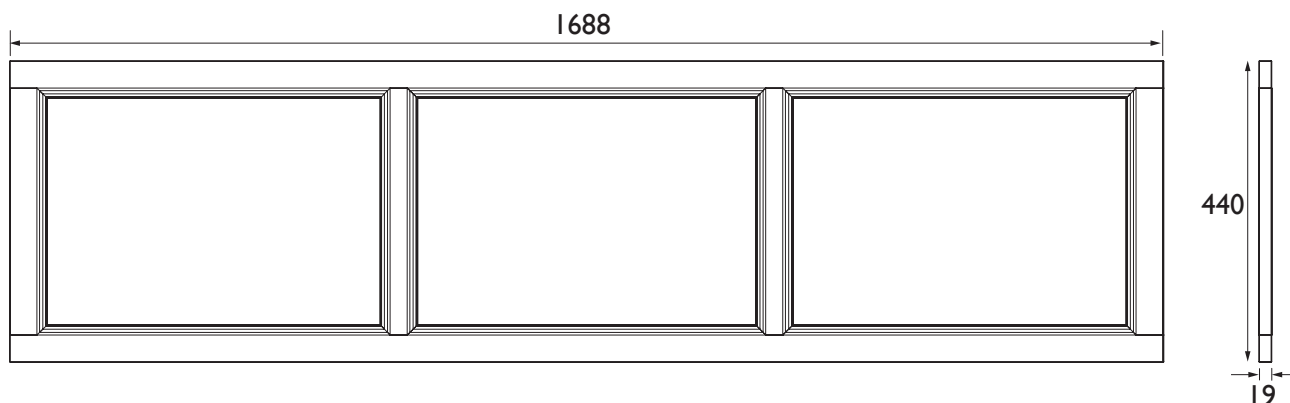

Caversham

Caversham 1700mm Bath Panel Black

BLK00

Product Features

- UK Designed. Manufactured to a high quality
- Easy to clean
- Durable to withstand everyday use in a busy household
- Solid wood showing the grain
- Designed to be used in conjunction with Caversham Furniture
- Matching toilet seats available to complete the look
- Supplied with a plinth to accommodate varying heights and installations

Product Specification

Product Construction:
Oak

Product Finish
Black

Product Weight (Kg):
25.38

Packaged Product Weight (Kg):
30.74

Dimensions in (mm)

Revision: D1

Heritage Bathrooms, Birch Coppice Business Park, Dordon, Tamworth B78 1SG