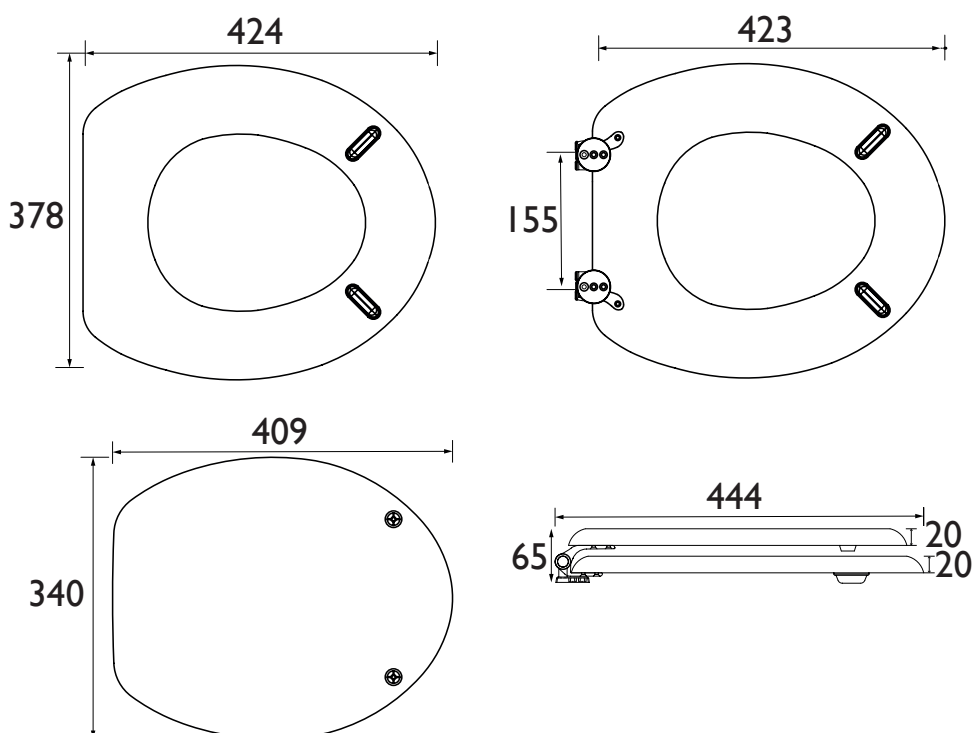

#### Product Specification

**Product Weight (Kg):**  
3.00

**Packaged Product Weight (Kg):**  
3.44

**Product Finish:**  
Ivory Lace

#### Dimensions in (mm)

Revision: D1

Heritage Bathrooms, Birch Coppice Business Park, Dordon, Tamworth B78 1SG

Tel: 0844 701 8501 | Fax: 0844 701 8502 | Web: [www.heritagebathrooms.com](http://www.heritagebathrooms.com) | Email: [technical@heritagebathrooms.com](mailto:technical@heritagebathrooms.com)