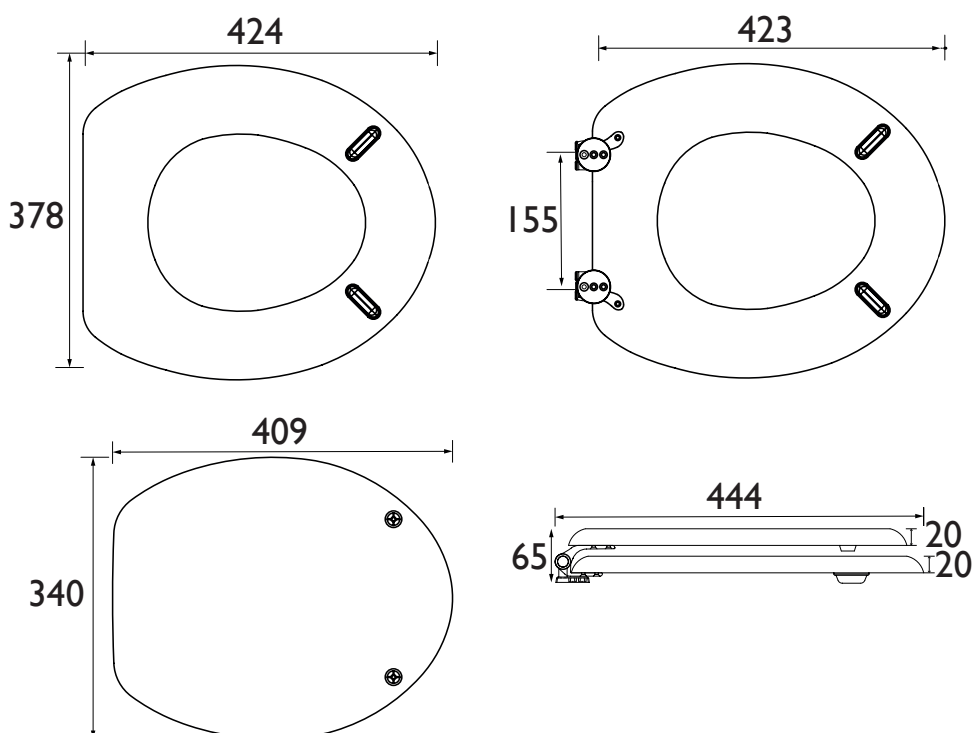

Heritage

Toilet Seat Vintage Gold Standard Hinge Ivory Lace

TSIL100

Product Features

- Adjustable hinges to fit all British Standard WCs
- Durable to withstand everyday use

Product Specification

Product Weight (Kg):
3.00

Packaged Product Weight (Kg):
3.44

Product Finish:
Ivory Lace

Dimensions in (mm)

Revision: D1

Heritage Bathrooms, Birch Coppice Business Park, Dordon, Tamworth B78 1SG

Tel: 0844 701 8501 | Fax: 0844 701 8502 | Web: www.heritagebathrooms.com | Email: technical@heritagebathrooms.com

The information contained on this page was correct at date of issue. Fitting dimensions are provided as a guide only. Some variation may occur due to manufacturing tolerances. Heritage Bathrooms pursues a policy of continuing improvement in design and performance of its products and so reserves the right to change specifications without prior notice.