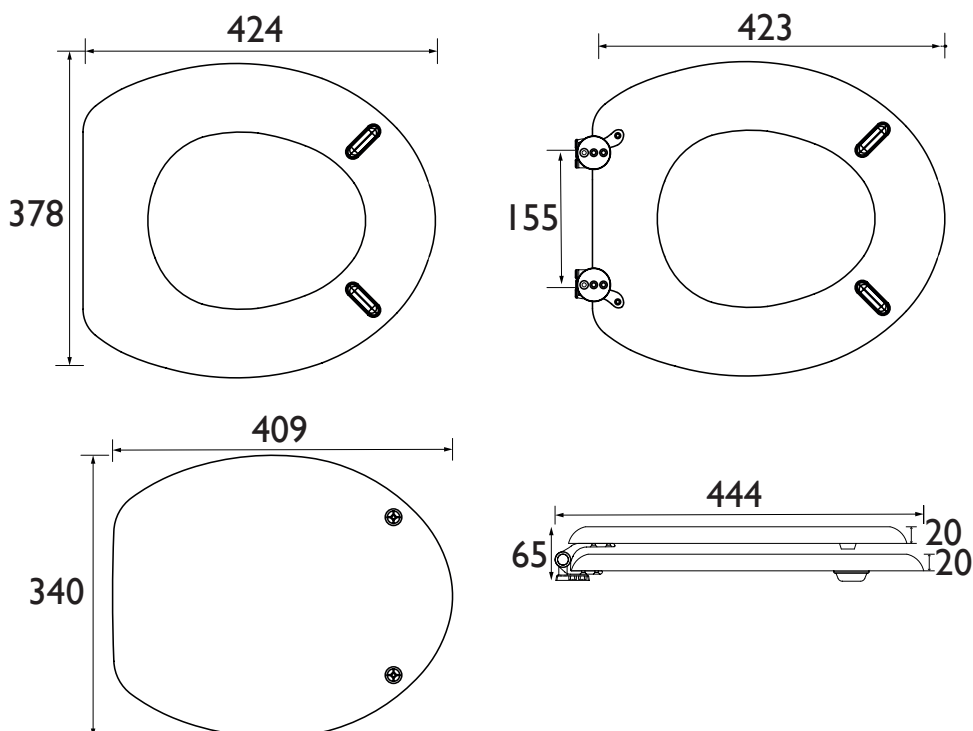

HERITAGE

Toilet Seat Chrome Standard Hinge Ivory Lace

TSIL101

Product Features

- Adjustable hinges to fit all British Standard WCs
- Durable to withstand everyday use

Product Specification

Product Weight (Kg):

3.00

Packaged Product Weight (Kg):

3.44

Product Finish:

Ivory Lace

Dimensions in (mm)

Revision: D1

Heritage Bathrooms, Birch Coppice Business Park, Dordon, Tamworth B78 1SG