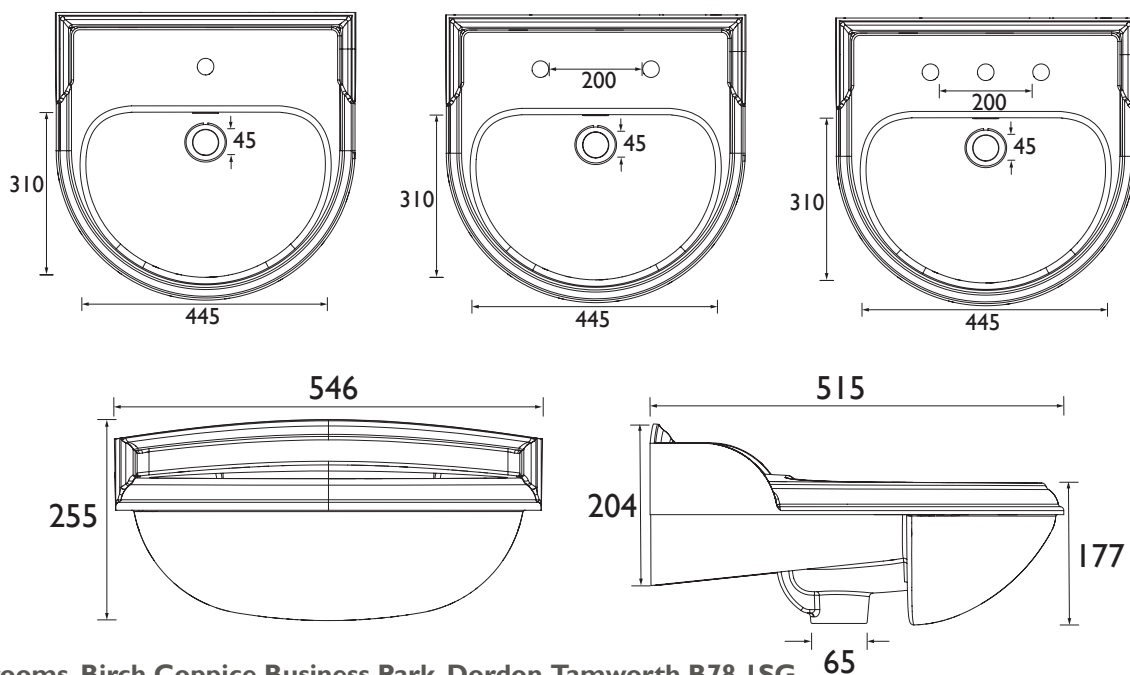

HERITAGE

BATHROOMS

DORCHESTER

Dorchester Semi Recessed Basin 1, 2, 3 Tap Hole

PDW34, PDW34I, PDW343

Product Features

- High-grade vitreous china ensures a quality finish and long lasting durability
- Manufactured using Cornish clay which is regarded the best in the world
- Effortless and elegant country chic

Product Specification

Product Construction:
Vitreous China

Number of Tap Holes:

1, 2, 3

Product Weight (Kg):

13.8

Packaged Product Weight (Kg):

15.3

Dimensions in (mm)

Revision: D1

Heritage Bathrooms, Birch Coppice Business Park, Dordon, Tamworth B78 1SG

Tel: 0844 701 8501 | Fax: 0844 701 8502 | Web: www.heritagebathrooms.com | Email: technical@heritagebathrooms.com