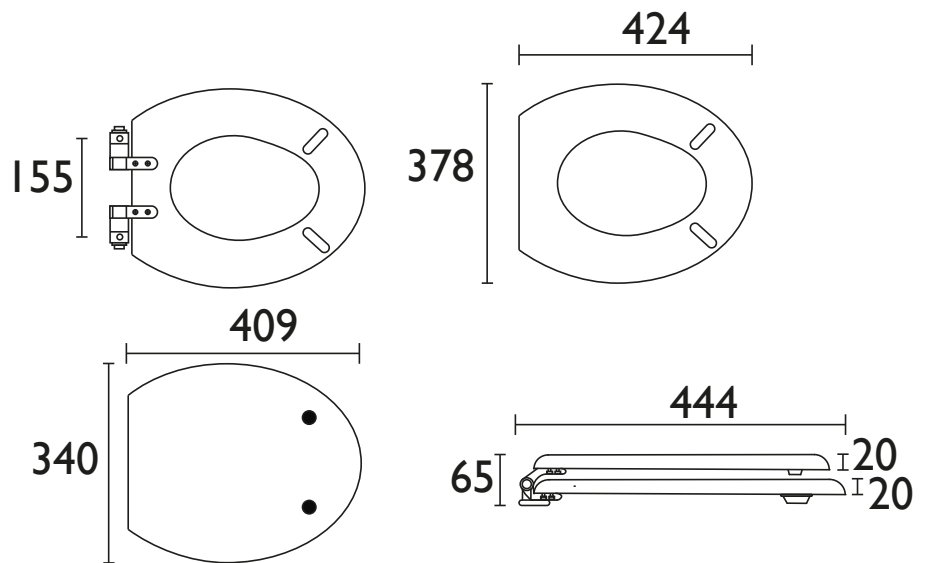

Specification

Contemporary or Traditional:	Traditional
Main Construction Material:	MDF
What's in the Box?:	1x Seat, 1x Soft Close Hinges, 1x Fitting Instructions

Dimensions (measurements in mm)

Features: