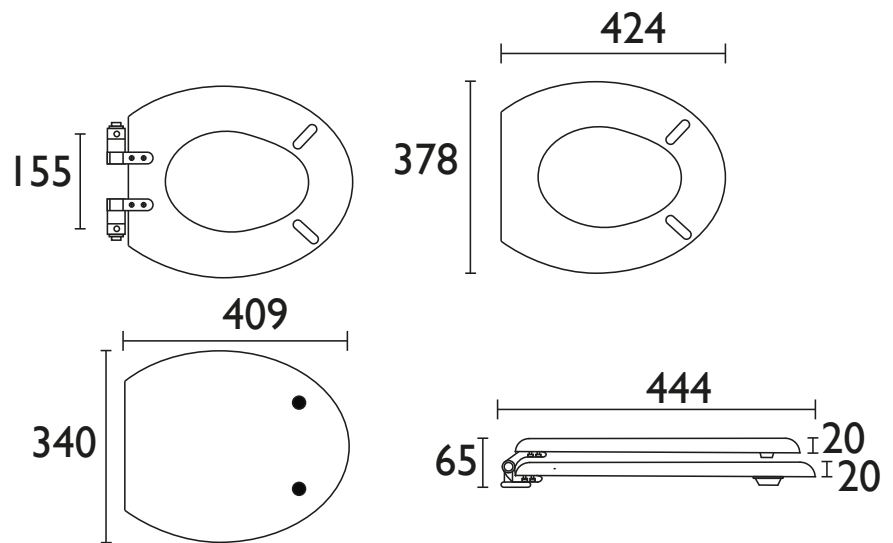

### Specification

Contemporary or Traditional:	Contemporary
Main Construction Material:	MDF
What's in the Box?:	1x WC Seat, 1x Soft Close Hinge, 1x Fitting Instructions

### Dimensions (measurements in mm)