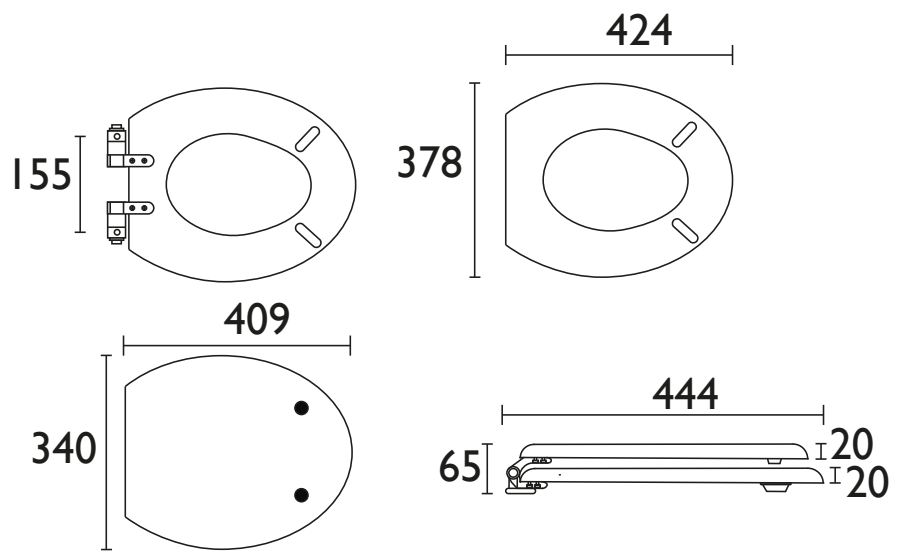

Specification

Contemporary or Traditional:	Traditional
Main Construction Material:	Oak
What's in the Box?:	1x WC Seat, 1x Hinges, 1x Fitting Instructions

Dimensions (measurements in mm)

Features:

- Adjustable hinges to fit all British Standard WCs
- Durable to withstand everyday use