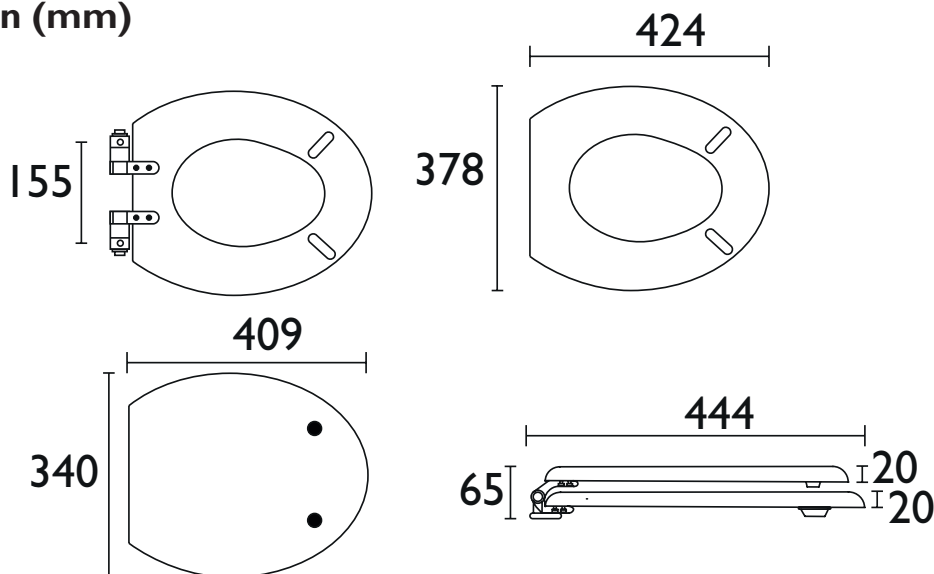

Dimensions in (mm)

Revision: D3

Heritage Bathrooms, Birch Coppice Business Park, Dordon, Tamworth B78 1SG

Tel: 0844 701 8501 | Fax: 0844 701 8502 | Web: www.heritagebathrooms.com | Email: technical@heritagebathrooms.com

The information contained on this page was correct at date of issue. Fitting dimensions are provided as a guide only. Some variation may occur due to manufacturing tolerances. Heritage Bathrooms pursues a policy of continuing improvement in design and performance of its products and so reserves the right to change specifications without prior notice.