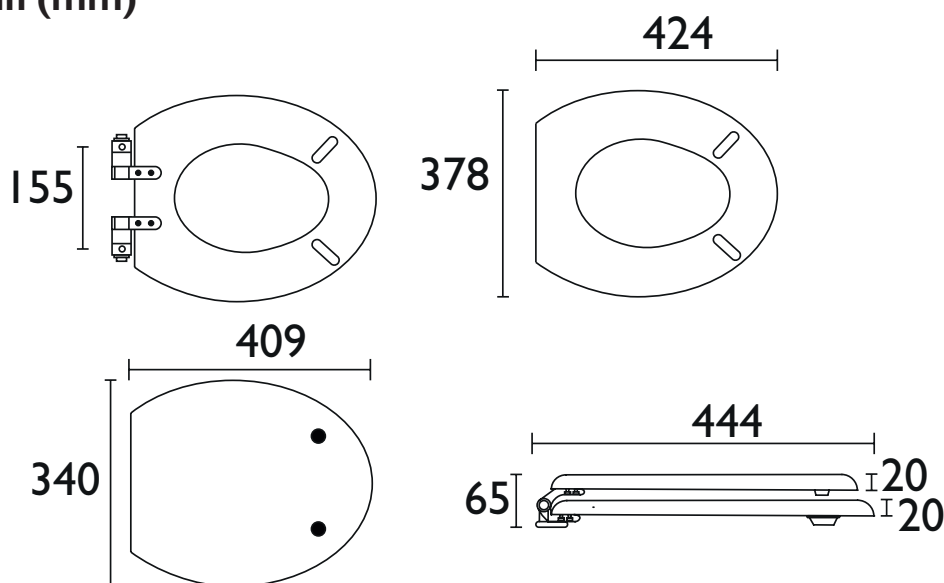

Product Specification

Product Weight (Kg):

3

Packaged Product Weight (Kg):

3.34

Product Finish:

Dove Grey

Dimensions in (mm)