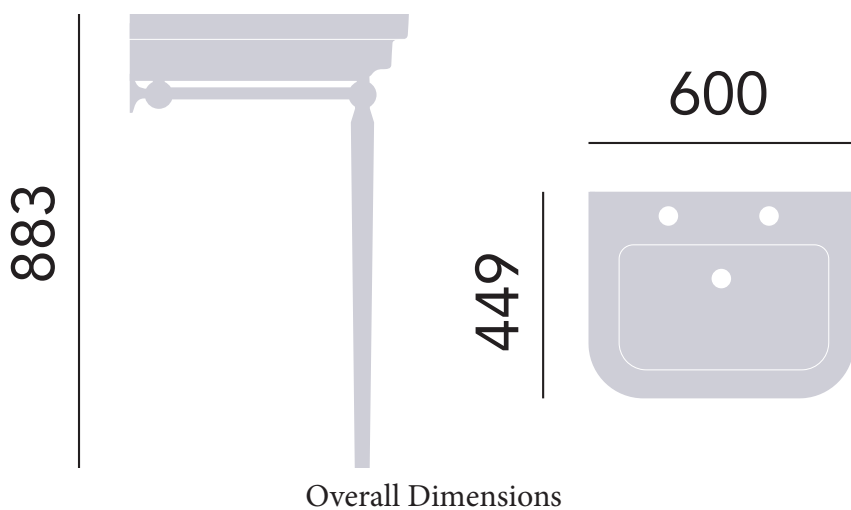

Abingdon Wynwood Washstand Vintage Gold

Product Specification

Product Code: WSABWYNVG

Finish: Vintage Gold

Product Type: Furniture

Basin not included

Additional Information

- Glass Shelf Available (WGABWYN)
- Towel Rail Available (WTABUNI)
- Basin Required: PWYW051 (1 hole), PWYW05 (2 hole) or PWYW053 (3 hole)
- Tested to EN:14688 (Load Test)