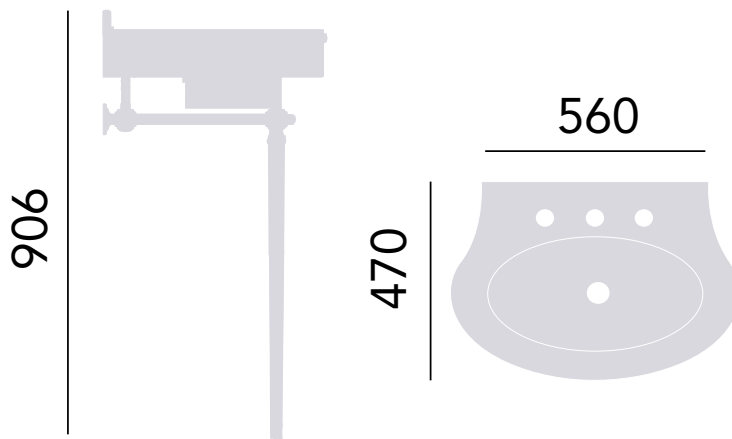

Abingdon Claverton Washstand Vintage Gold

Product Specification

Product Code: WSABCLAVG

Finish: Vintage Gold

Product Type: Furniture

Basin not included

Overall Dimensions

Additional Information

- Glass Shelf Available (WGABCLA)
- Basin Required: PCLW051 (1 hole), PCLW05 (2 hole) or PCLW053 (3 hole)
- Tested to EN:14688 (Load Test)

Guarantee: 5 Years

Technical Advice: For further information please call 0844 701 8503 or email technical@heritagebathrooms.com.