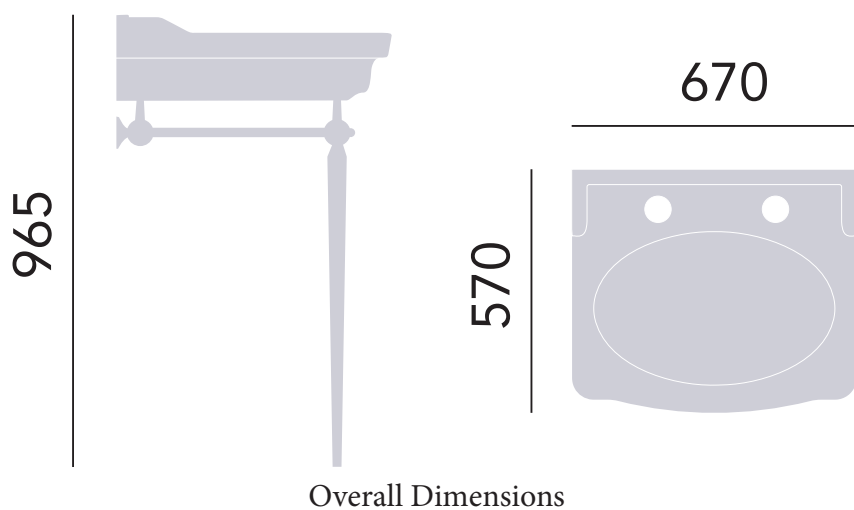

Abingdon Victoria Washstand Chrome

Product Specification

Product Code: WSABVIC
Finish: Chrome Plated
Product Type: Furniture

Basin not included

Additional Information

- Glass Shelf Available (WGABVIC)
- Towel Rail Available (WTABUNI)
- Basin Required: PVEW063 (3 hole)
- Tested to EN:14688 (Load Test)