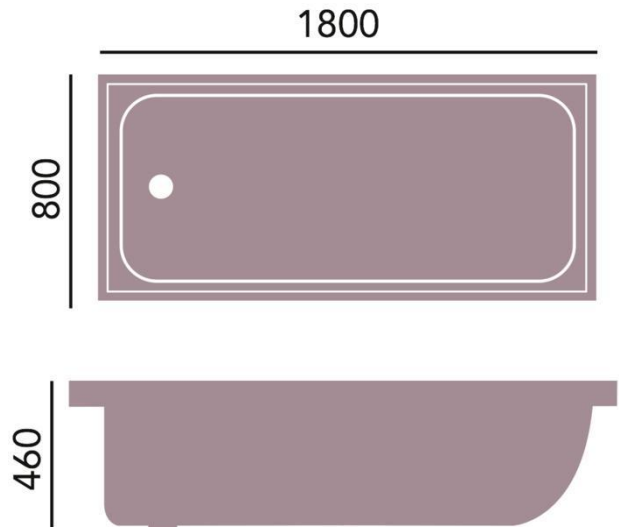

## Victoria Solid Skin Two Taphole Super Deep Single Ended Acrylic Bath

### Product Specification

<b>Product Code:</b>	BVEW1880S
<b>Finish:</b>	White
<b>Product Type:</b>	Classic
<b>Construction:</b>	Cast acrylic & designed to conform to BS4305-1 & BS4305-5
<b>Dimensions for fitting:</b>	Height: 460mm Width: 800mm Length: 1800mm
<b>Internal Dimensions:</b>	Length: 1530mm Width: 580mm
<b>Overflow to waste:</b>	375mm
<b>Water Capacity:</b>	225ltr