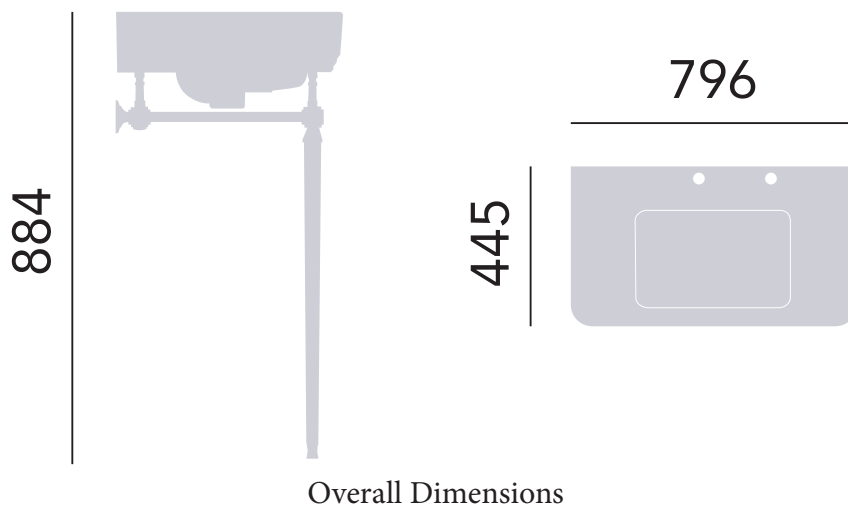

TECHNICAL DATA SHEET **HERITAGE**[®] BATHROOMS

Abingdon Wynwood Washstand Chrome 800

Product Specification

Product Code: WSABWYN8
Finish: Chrome Plated
Product Type: Furniture

Basin not included

Additional Information

- Glass Shelf Available (WGABWYN8)
- Towel Rail Available (WTABUNI)
- Basin Required: PWYW061 (1 hole), PWYW06 (2 hole) or PWYW063 (3 hole)
- Tested to EN:14688 (Load Test)

Guarantee: 5 Years

Technical Advice: For further information please call 0844 701 8503 or email technical@heritagebathrooms.com.