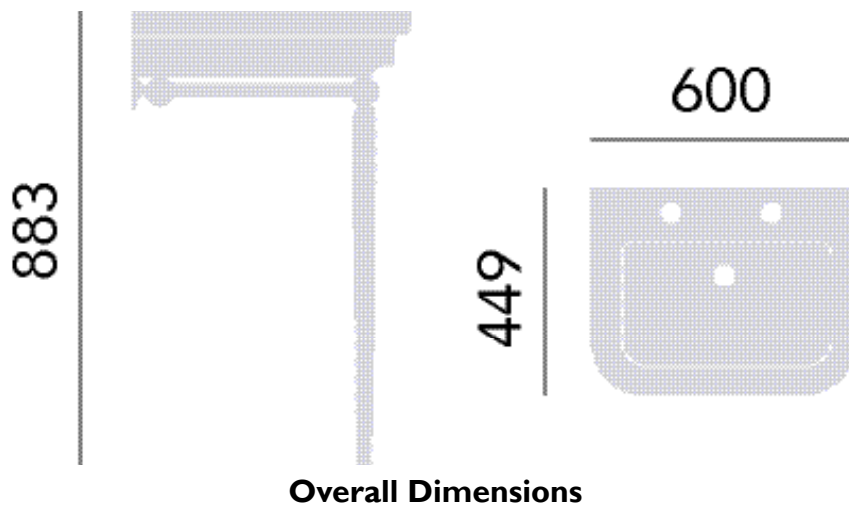

Abingdon Glass Shelf for Wynwood Washstand

Product Specification

Product Code: WGABWYN
Finish: Chrome Plated
Product Type: Furniture

Basin not included

Overall Dimensions

Additional Information

- Designed to fit the Abingdon Wynwood Washstand (WSABWYN)
- Towel Rail Available (WTABUNI)