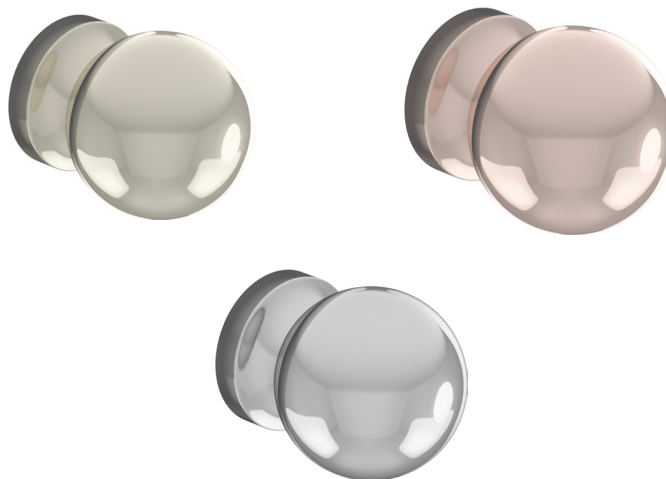

### Heritage Cupboard Knob Chrome

AHC20. AHA20. AHRG20

#### Product Specification

**Product Construction:**  
Brass

**Packaged Product Weight (Kg):**  
0.08

**Product Finish:**  
Chrome, Vintage Gold and Rose Gold

**Assembly Required:**  
No