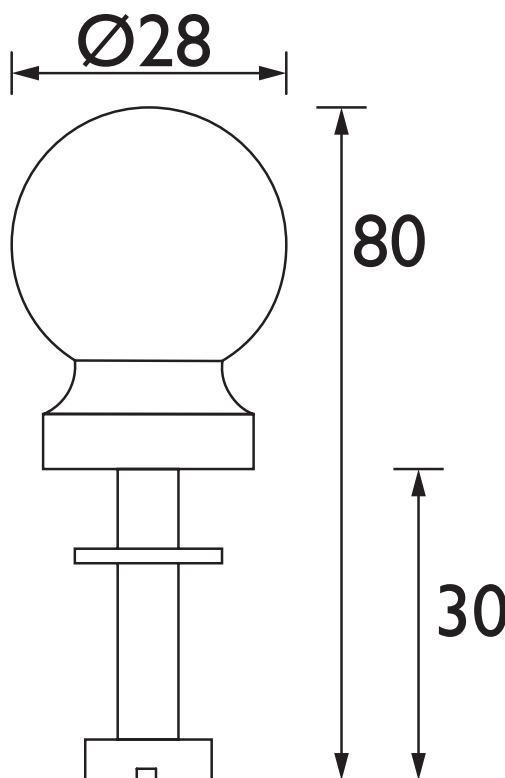

#### Product Specification

**Product Construction:**  
Brass

**Packaged Product Weight (Kg):**  
0.08

**Product Finish:**  
Chrome, Vintage Gold and Rose Gold

**Assembly Required:**  
No

#### Product Dimensions

**Length:** 80mm with thread  
50mm without thread

**Diameter:** 28mm

Revision: D4

Heritage Bathrooms, Birch Coppice Business Park, Dordon, Tamworth B78 1SG

Tel: 0844 701 8501 | Fax: 0844 701 8502 | Web: [www.heritagebathrooms.com](http://www.heritagebathrooms.com) | Email: [technical@heritagebathrooms.com](mailto:technical@heritagebathrooms.com)