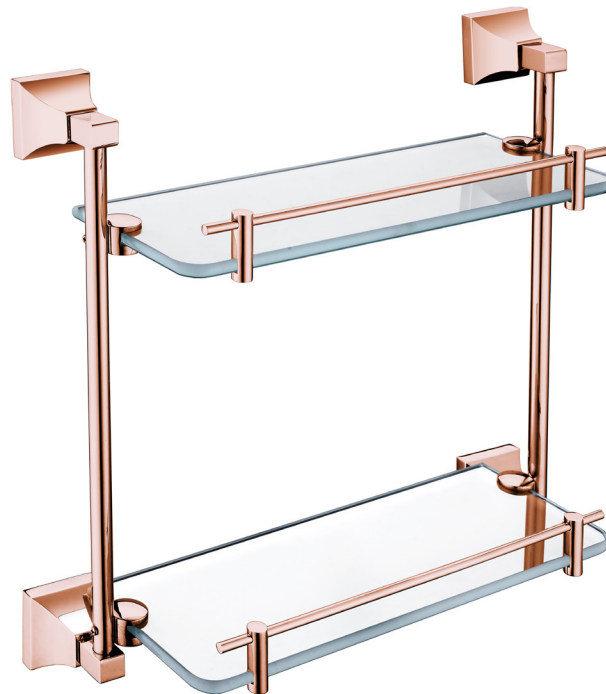

## Chancery Single Glass Shelf Rose Gold

### Product Specification

<b>Product Code:</b>	ACHDGSRG
<b>Finish:</b>	Rose Gold Plated
<b>Product Type:</b>	Bathroom Accessories