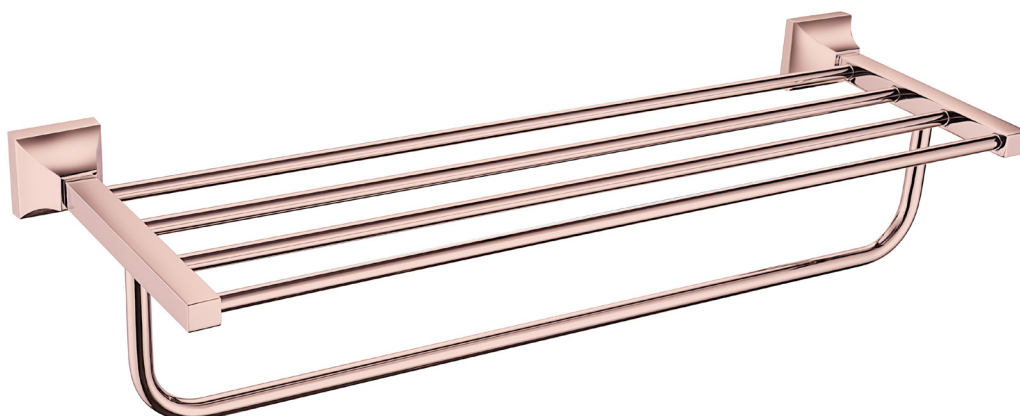

## Chancery Double Bathroom Towel Shelf Rose Gold

### Product Specification

<b>Product Code:</b>	ACHDBTRG
<b>Finish:</b>	Rose Gold Plated
<b>Product Type:</b>	Bathroom Accessories